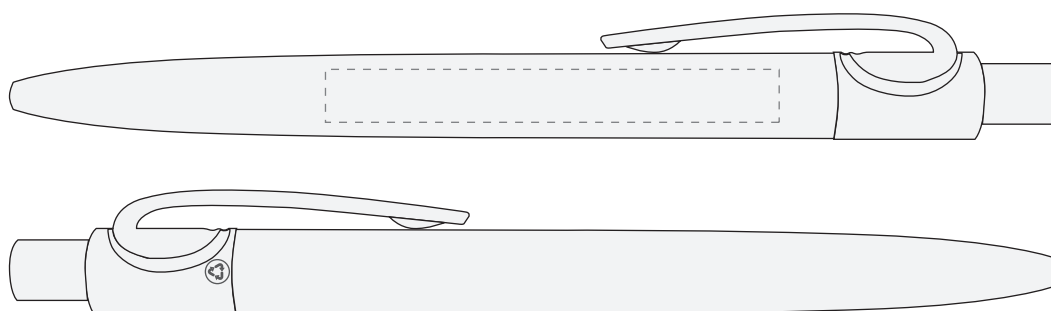

Your Ref:

Quantity:

Product Code: TPC000114

Our Ref:

Version: 1

Product Colour: WHITE

PRINTING CONCERNS:**PRODUCT INFO:**

We stock this item in the following colours

**PANTONE REFERENCE(S)**

Full colour printing

ARTWORK SCALE 100%

Product Image for visualisation
- colours may vary

ARTWORK SCALE 100%
Digital print area: 60mm x 7mm

The dashed line is to demonstrate print area and will not appear on your printed item